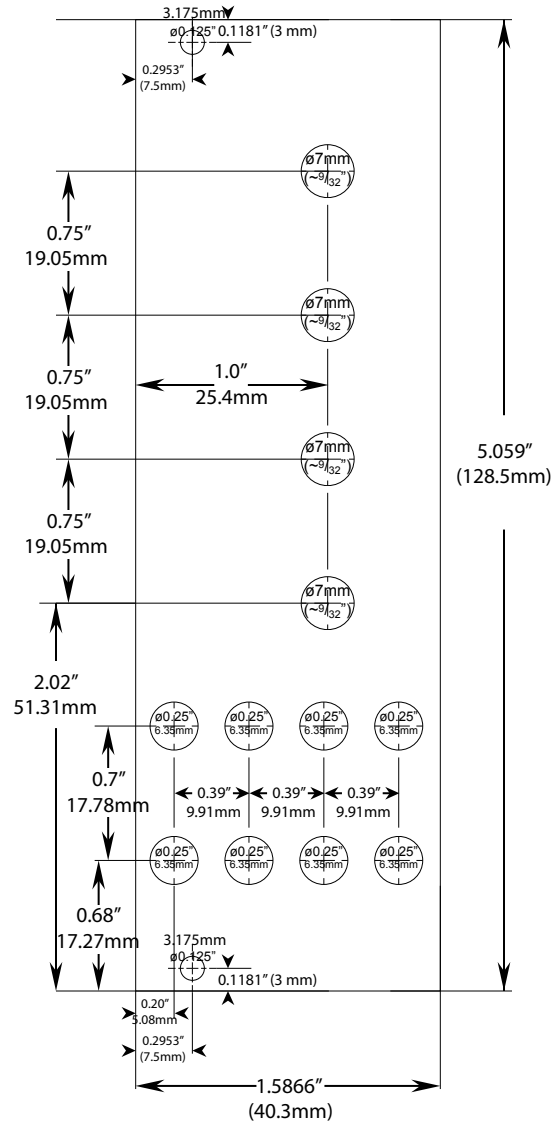

*flight of harmony*

PB-IE templates (8hp)

Mechanical

Drill

Graphics

Drawings and designs ©2008 flight of harmony / Red Hand Studios

<http://www.flightofharmony.com>