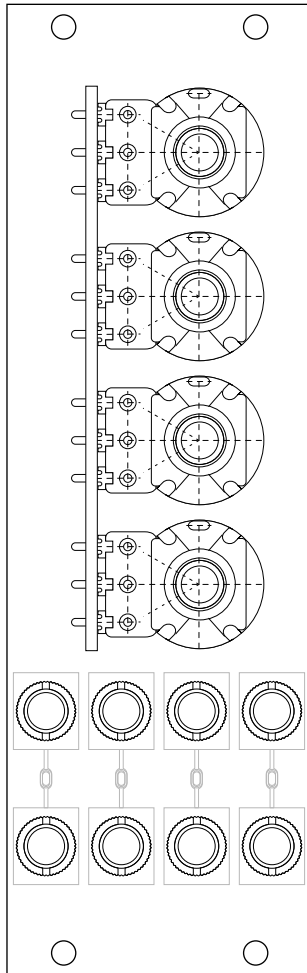

*flight of harmony*

PB-IE templates (8hp)

Mechanical

Drill

Graphics

Drawings and designs ©2008 flight of harmony / Red Hand Studios

<http://www.flightofharmony.com>